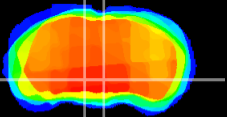

Coronal

Sagittal-R

Sagittal-L

ViBrism: CX15242
Horizontal

VTA