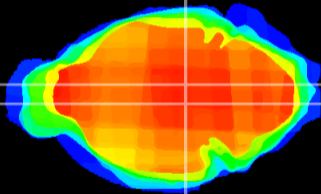

Coronal

Sagittal-R

Sagittal-L

ViBrism: CX15242
Horizontal

VTA