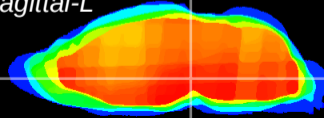

Coronal

Sagittal-R

Sagittal-L

ViBrism: CX15242
Horizontal

VTA