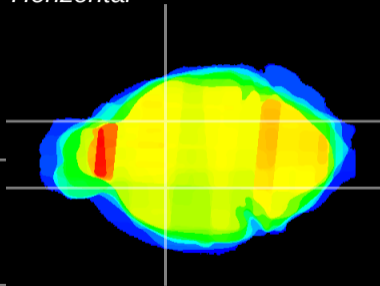

Coronal

Sagittal-R

Sagittal-L

ViBrism: CX15247
Horizontal

GP