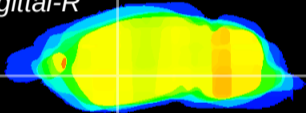

Coronal

Sagittal-R

Sagittal-L

ViBrism: CX15247
Horizontal

GP