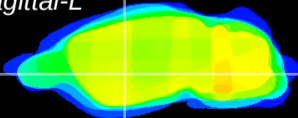

Coronal

Sagittal-R

Sagittal-L

ViBrism: CX15247
Horizontal

GP