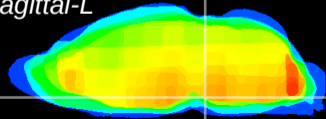

Coronal

Sagittal-R

Sagittal-L

ViBrism: CX15248
Horizontal

Pn