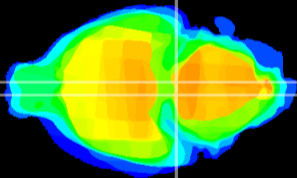

Coronal

Sagittal-R

Sagittal-L

ViBrism: CX15248
Horizontal

Pn