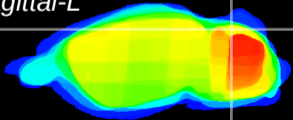

Coronal

Sagittal-R

Sagittal-L

ViBrism: CX15250
Horizontal

Cb lobe