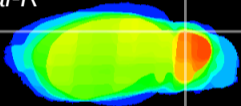

Coronal

Sagittal-R

Sagittal-L

ViBrism: CX15250
Horizontal

Cb lobe