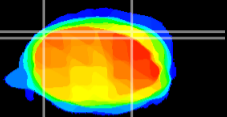

Coronal

Sagittal-R

Sagittal-L

ViBrism: CX15250
Horizontal

Cb lobe