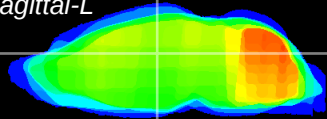

Coronal

Sagittal-R

Sagittal-L

ViBrism: CX15250
Horizontal

Hb