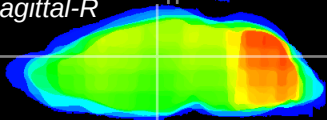

Coronal

Sagittal-R

Sagittal-L

ViBrism: CX15250
Horizontal

Hb