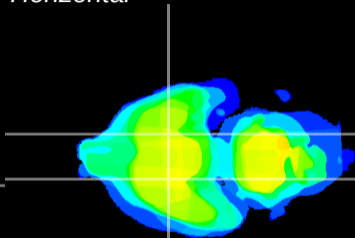

Coronal

Sagittal-R

Sagittal-L

ViBriSM: CX15252
Horizontal

S0