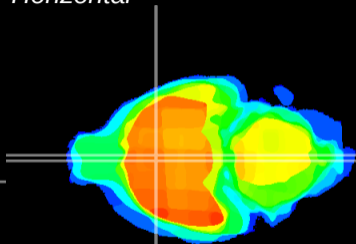

Coronal

Sagittal-R

Sagittal-L

ViBriSM: CX15255  
Horizontal

MPA