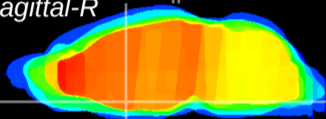

Coronal

Sagittal-R

Sagittal-L

ViBriSM: CX15255  
Horizontal

MPA