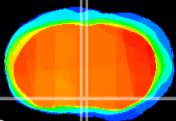

Coronal

Sagittal-R

Sagittal-L

ViBriSM: CX15255  
Horizontal

MPA