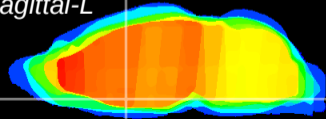

Coronal

Sagittal-R

Sagittal-L

ViBriSM: CX15255  
Horizontal

MPA