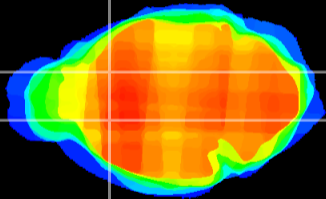

Coronal

Sagittal-R

Sagittal-L

ViBrisM: CX15260
Horizontal

CPu medial