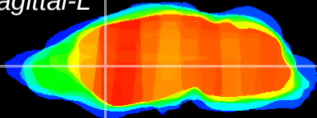

Coronal

Sagittal-R

Sagittal-L

ViBrisM: CX15260
Horizontal

CPu medial