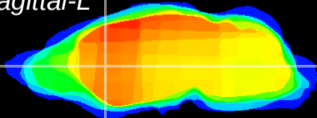

*Coronal*

*Sagittal-R*

*Sagittal-L*

ViBrism: CX15266  
*Horizontal*

CPU medial