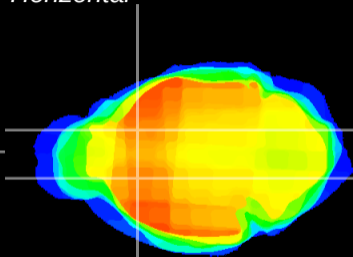

*Coronal*

*Sagittal-R*

*Sagittal-L*

ViBrism: CX15266  
*Horizontal*

CPU medial