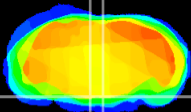

Coronal

Sagittal-R

Sagittal-L

ViBrism: CX15266
Horizontal

Pn