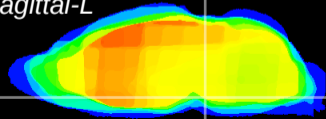

Coronal

Sagittal-R

Sagittal-L

ViBrism: CX15266
Horizontal

Pn