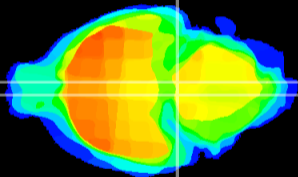

Coronal

Sagittal-R

Sagittal-L

ViBrism: CX15266
Horizontal

Pn