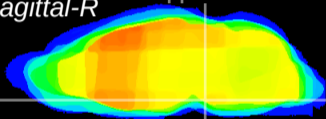

Coronal

Sagittal-R

Sagittal-L

ViBrism: CX15266
Horizontal

Pn