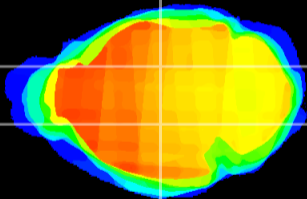

Coronal

Sagittal-R

Sagittal-L

ViBrism: CX15272
Horizontal

VPM/VPL