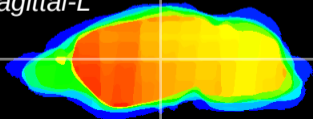

Coronal

Sagittal-R

Sagittal-L

ViBrism: CX15272
Horizontal

VPM/VPL