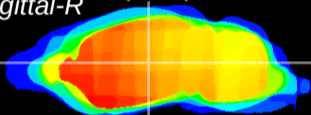

Coronal

Sagittal-R

Sagittal-L

ViBrism: CX15272
Horizontal

VPM/VPL