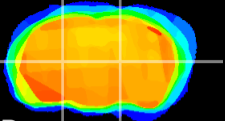

Coronal

Sagittal-R

Sagittal-L

ViBrism: CX15272
Horizontal

VPM/VPL