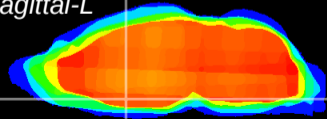

Coronal

Sagittal-R

Sagittal-L

ViBrism: CX15273
Horizontal

MPA