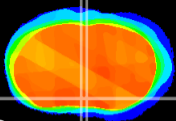

Coronal

Sagittal-R

Sagittal-L

ViBrism: CX15273
Horizontal

MPA