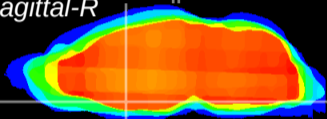

Coronal

Sagittal-R

Sagittal-L

ViBrism: CX15273
Horizontal

MPA