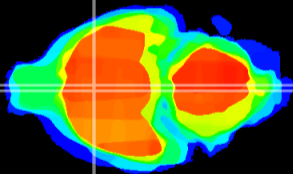

Coronal

Sagittal-R

Sagittal-L

ViBrism: CX15273
Horizontal

MPA