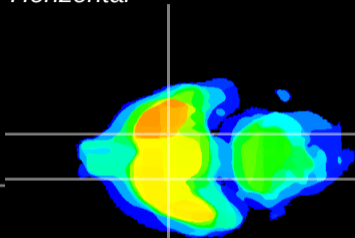

Coronal

Sagittal-R

Sagittal-L

ViBrism: CX15279
Horizontal

S0