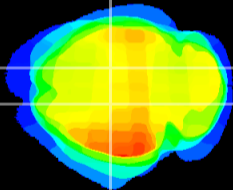

Coronal

Sagittal-R

Sagittal-L

ViBrism: CX15280
Horizontal

CA1