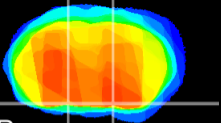

Coronal

Sagittal-R

Sagittal-L

ViBriSM: CX15284
Horizontal

S0