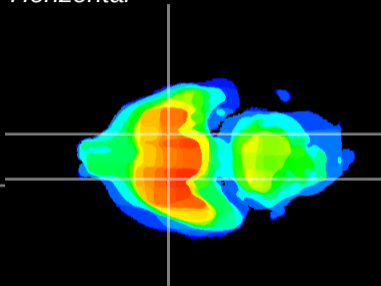

Coronal

Sagittal-R

Sagittal-L

ViBriSM: CX15284
Horizontal

S0