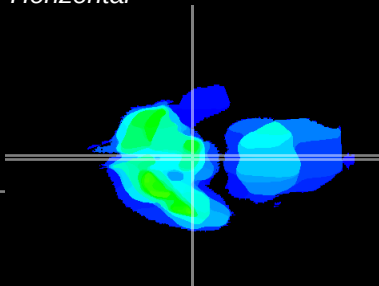

Coronal

Sagittal-R

Sagittal-L

ViBrism: CX15287
Horizontal

ME