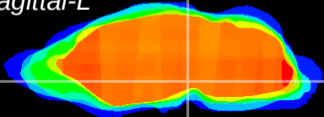

Coronal

Sagittal-R

Sagittal-L

ViBrism: CX15288
Horizontal

SN