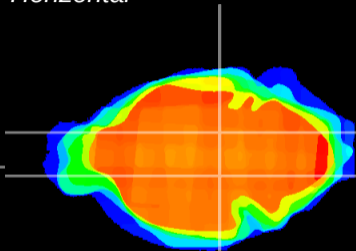

Coronal

Sagittal-R

Sagittal-L

ViBrism: CX15288
Horizontal

SN