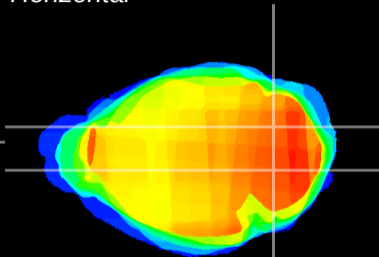

Coronal

Sagittal-R

Sagittal-L

ViBrism: CX15293
Horizontal

Cb nucleus