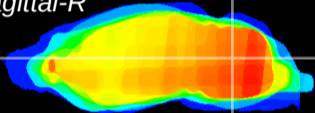

Coronal

Sagittal-R

Sagittal-L

ViBrism: CX15293
Horizontal

Cb nucleus