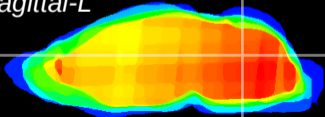

Coronal

Sagittal-R

Sagittal-L

ViBrism: CX15293
Horizontal

Cb nucleus