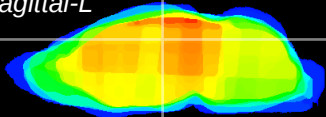

Coronal

Sagittal-R

Sagittal-L

ViBrism: CX15294
Horizontal

DG