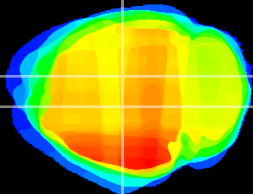

Coronal

Sagittal-R

Sagittal-L

ViBrism: CX15294
Horizontal

DG