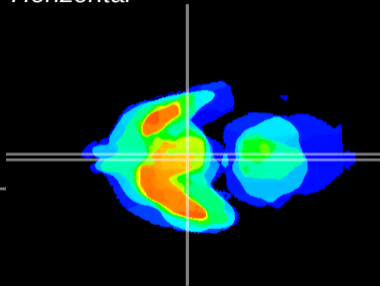

Coronal

Sagittal-R

Sagittal-L

ViBrism: CX15296
Horizontal

Arc