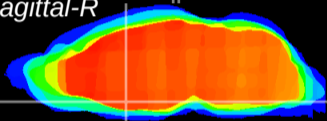

Coronal

Sagittal-R

Sagittal-L

ViBrism: CX15299
Horizontal

MPA