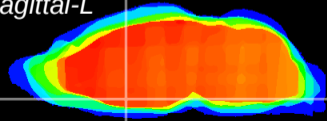

Coronal

Sagittal-R

Sagittal-L

ViBrism: CX15299
Horizontal

MPA