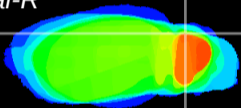

Coronal

Sagittal-R

Sagittal-L

ViBrism: CX15301
Horizontal

Cb lobe