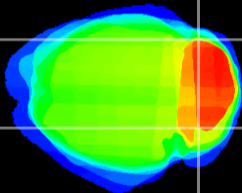

Coronal

Sagittal-R

Sagittal-L

ViBrism: CX15301
Horizontal

Cb lobe