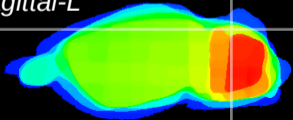

Coronal

Sagittal-R

Sagittal-L

ViBrism: CX15301
Horizontal

Cb lobe