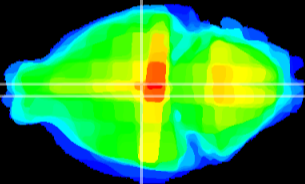

Coronal

Sagittal-R

Sagittal-L

ViBrism: CX15302
Horizontal

DM