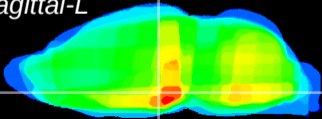

Coronal

Sagittal-R

Sagittal-L

ViBrism: CX15302
Horizontal

DM