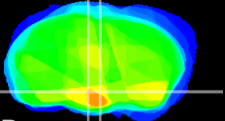

Coronal

Sagittal-R

Sagittal-L

ViBrism: CX15302
Horizontal

DM