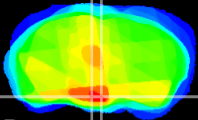

Coronal

Sagittal-R

Sagittal-L

ViBrism: CX15302
Horizontal

M