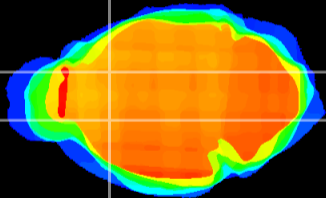

Coronal

Sagittal-R

Sagittal-L

ViBrism: CX15303
Horizontal

CPU medial