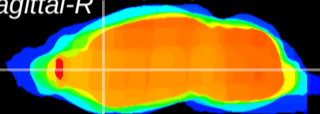

Coronal

Sagittal-R

Sagittal-L

ViBrism: CX15303
Horizontal

CPU medial