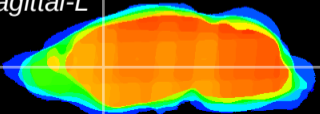

Coronal

Sagittal-R

Sagittal-L

ViBrism: CX15303
Horizontal

CPU medial