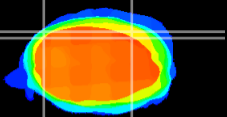

Coronal

Sagittal-R

Sagittal-L

ViBrism: CX15303
Horizontal

Cb lobe