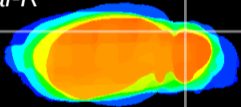

Coronal

Sagittal-R

Sagittal-L

ViBrism: CX15303
Horizontal

Cb lobe