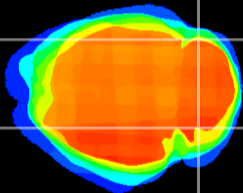

Coronal

Sagittal-R

Sagittal-L

ViBrism: CX15303
Horizontal

Cb lobe