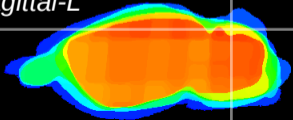

Coronal

Sagittal-R

Sagittal-L

ViBrism: CX15303
Horizontal

Cb lobe