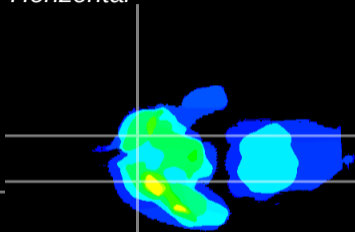

Coronal

Sagittal-R

Sagittal-L

ViBrism: CX15303
Horizontal

Tu