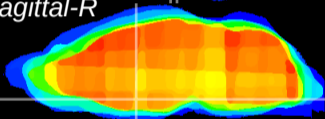

Coronal

Sagittal-R

Sagittal-L

ViBriSm: CX15307  
Horizontal

SPa dorsal