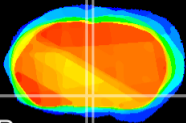

Coronal

Sagittal-R

Sagittal-L

ViBriSm: CX15307  
Horizontal

SPa dorsal