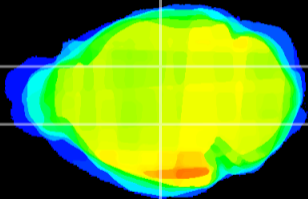

Coronal

Sagittal-R

Sagittal-L

ViBrism: CX15309
Horizontal

VPM/VPL