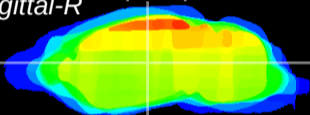

Coronal

Sagittal-R

Sagittal-L

ViBrism: CX15309
Horizontal

VPM/VPL