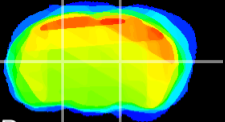

Coronal

Sagittal-R

Sagittal-L

ViBrism: CX15309
Horizontal

VPM/VPL