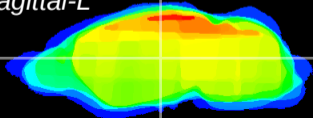

Coronal

Sagittal-R

Sagittal-L

ViBrism: CX15309
Horizontal

VPM/VPL