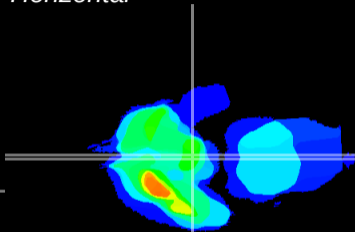

Coronal

Sagittal-R

Sagittal-L

ViBrism: CX15311
Horizontal

ME