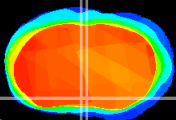

Coronal

Sagittal-R

Sagittal-L

ViBriSM: CX15313
Horizontal

MPA