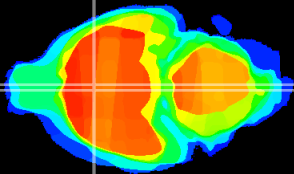

Coronal

Sagittal-R

Sagittal-L

ViBriSM: CX15313
Horizontal

MPA