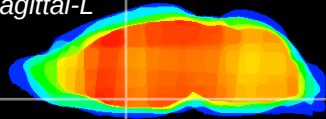

Coronal

Sagittal-R

Sagittal-L

ViBriSM: CX15313
Horizontal

MPA