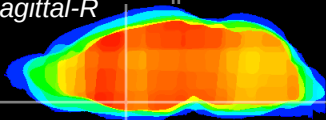

Coronal

Sagittal-R

Sagittal-L

ViBriSM: CX15313
Horizontal

MPA