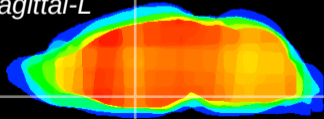

Coronal

Sagittal-R

Sagittal-L

ViBrism: CX15313  
Horizontal

SPa dorsal