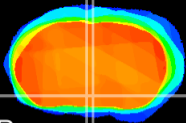

Coronal

Sagittal-R

Sagittal-L

ViBrism: CX15313  
Horizontal

SPa dorsal