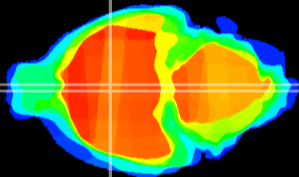

Coronal

Sagittal-R

Sagittal-L

ViBrism: CX15313  
Horizontal

SPa dorsal