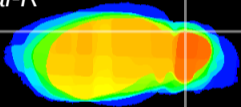

Coronal

Sagittal-R

Sagittal-L

ViBrism: CX15314
Horizontal

Cb lobe