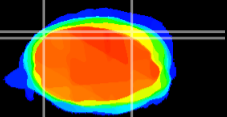

Coronal

Sagittal-R

Sagittal-L

ViBrism: CX15314
Horizontal

Cb lobe