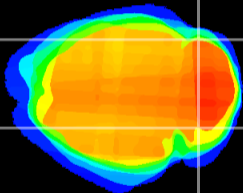

Coronal

Sagittal-R

Sagittal-L

ViBrism: CX15314
Horizontal

Cb lobe