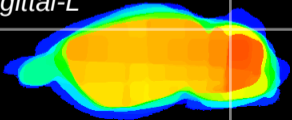

Coronal

Sagittal-R

Sagittal-L

ViBrism: CX15314
Horizontal

Cb lobe