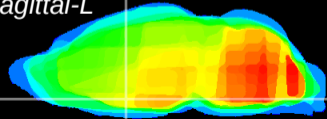

Coronal

Sagittal-R

Sagittal-L

ViBrism: CX15317
Horizontal

MPA