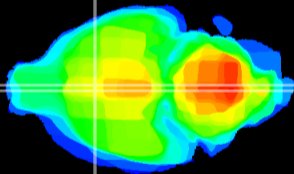

Coronal

Sagittal-R

Sagittal-L

ViBrism: CX15317
Horizontal

MPA