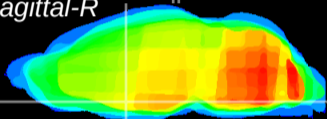

Coronal

Sagittal-R

Sagittal-L

ViBrism: CX15317
Horizontal

MPA