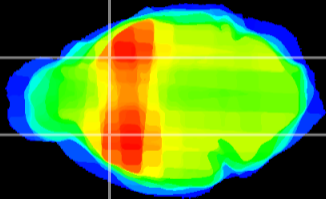

*Coronal*

*Sagittal-R*

*Sagittal-L*

ViBrism: CX15318  
*Horizontal*

CPU lateral