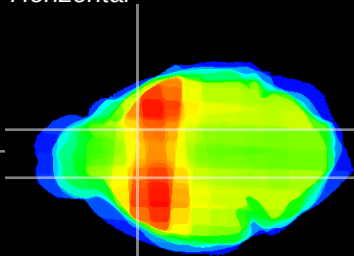

Coronal

Sagittal-R

Sagittal-L

ViBrism: CX15318
Horizontal

CPU medial