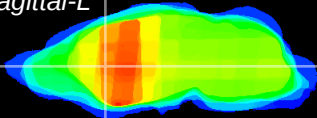

Coronal

Sagittal-R

Sagittal-L

ViBrism: CX15318
Horizontal

CPU medial