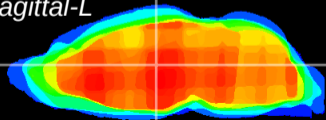

Coronal

Sagittal-R

Sagittal-L

ViBrism: CX15321
Horizontal

MD