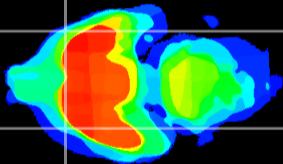

Coronal

Sagittal-R

Sagittal-L

ViBrism: CX15325
Horizontal

Pir