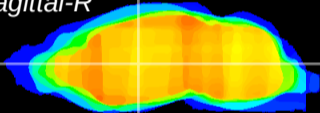

Coronal

Sagittal-R

Sagittal-L

ViBriSM: CX15327
Horizontal

VA/VL