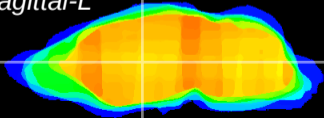

Coronal

Sagittal-R

Sagittal-L

ViBriSM: CX15327
Horizontal

VA/VL