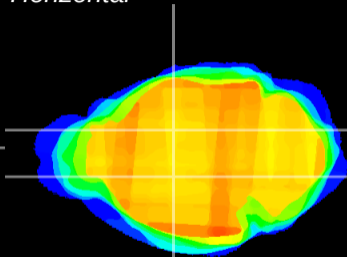

Coronal

Sagittal-R

Sagittal-L

ViBriSM: CX15327
Horizontal

VA/VL