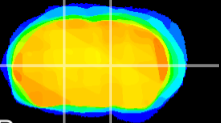

Coronal

Sagittal-R

Sagittal-L

ViBriSM: CX15327
Horizontal

VA/VL