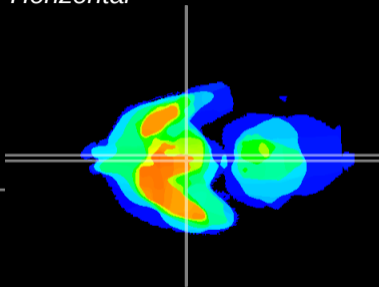

Coronal

Sagittal-R

Sagittal-L

ViBrism: CX15342
Horizontal

Arc