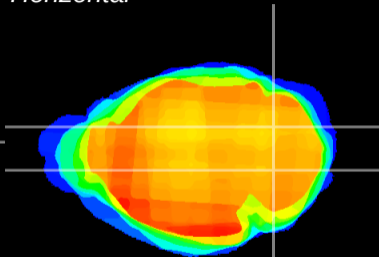

Coronal

Sagittal-R

Sagittal-L

ViBrism: CX15351
Horizontal

Cb nucleus