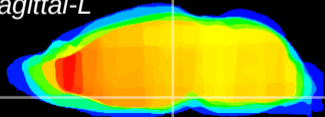

Coronal

Sagittal-R

Sagittal-L

ViBrism: CX15352
Horizontal

M