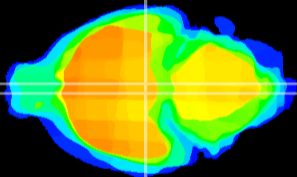

Coronal

Sagittal-R

Sagittal-L

ViBrism: CX15352
Horizontal

M