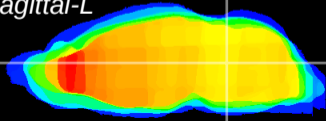

Coronal

Sagittal-R

Sagittal-L

ViBrism: CX15352
Horizontal

Tg