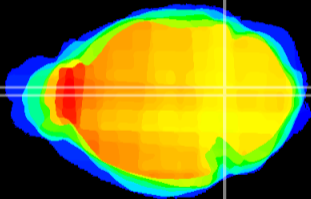

Coronal

Sagittal-R

Sagittal-L

ViBrism: CX15352
Horizontal

Tg