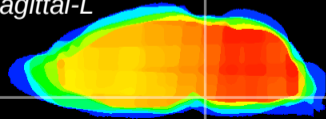

Coronal

Sagittal-R

Sagittal-L

ViBrism: CX15357
Horizontal

Pn