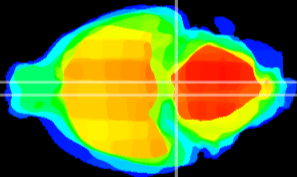

Coronal

Sagittal-R

Sagittal-L

ViBrism: CX15357
Horizontal

Pn