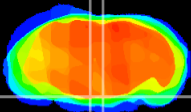

Coronal

Sagittal-R

Sagittal-L

ViBrism: CX15357
Horizontal

Pn