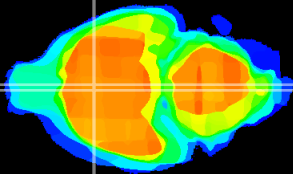

Coronal

Sagittal-R

Sagittal-L

ViBrism: CX15359
Horizontal

MPA