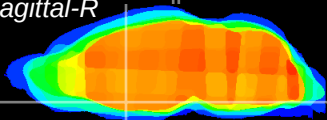

Coronal

Sagittal-R

Sagittal-L

ViBrism: CX15359
Horizontal

MPA