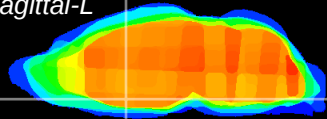

Coronal

Sagittal-R

Sagittal-L

ViBrism: CX15359
Horizontal

MPA