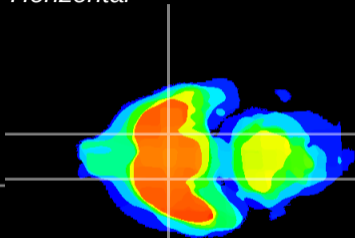

Coronal

Sagittal-R

Sagittal-L

ViBrisM: CX15365
Horizontal

S0