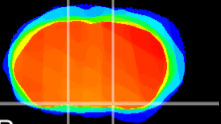

Coronal

Sagittal-R

Sagittal-L

ViBrisM: CX15365
Horizontal

S0