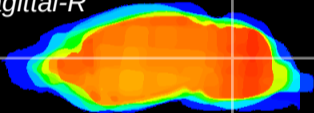

Coronal

Sagittal-R

Sagittal-L

ViBrism: CX15366
Horizontal

Cb nucleus