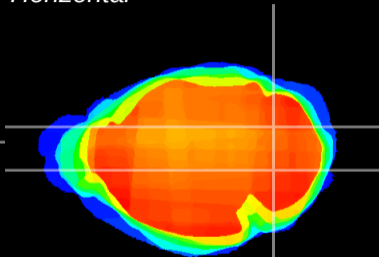

Coronal

Sagittal-R

Sagittal-L

ViBrism: CX15366
Horizontal

Cb nucleus