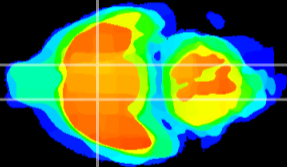

Coronal

Sagittal-R

Sagittal-L

ViBrism: CX15366
Horizontal

LH