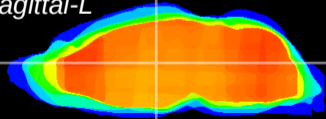

Coronal

Sagittal-R

Sagittal-L

ViBrism: CX15366
Horizontal

MD