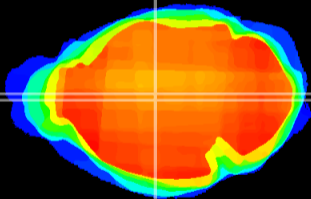

Coronal

Sagittal-R

Sagittal-L

ViBrism: CX15366
Horizontal

MD