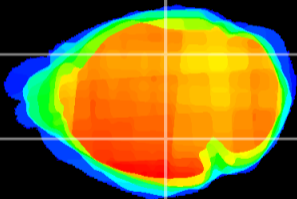

Coronal

Sagittal-R

Sagittal-L

ViBrism: CX15368
Horizontal

LG