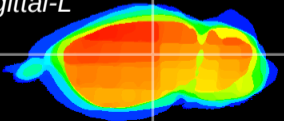

Coronal

Sagittal-R

Sagittal-L

ViBrism: CX15368
Horizontal

LG