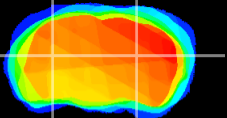

Coronal

Sagittal-R

Sagittal-L

ViBrism: CX15368
Horizontal

LG