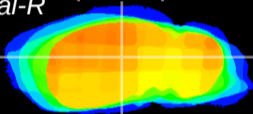

Coronal

Sagittal-R

Sagittal-L

ViBrism: CX15368
Horizontal

LG